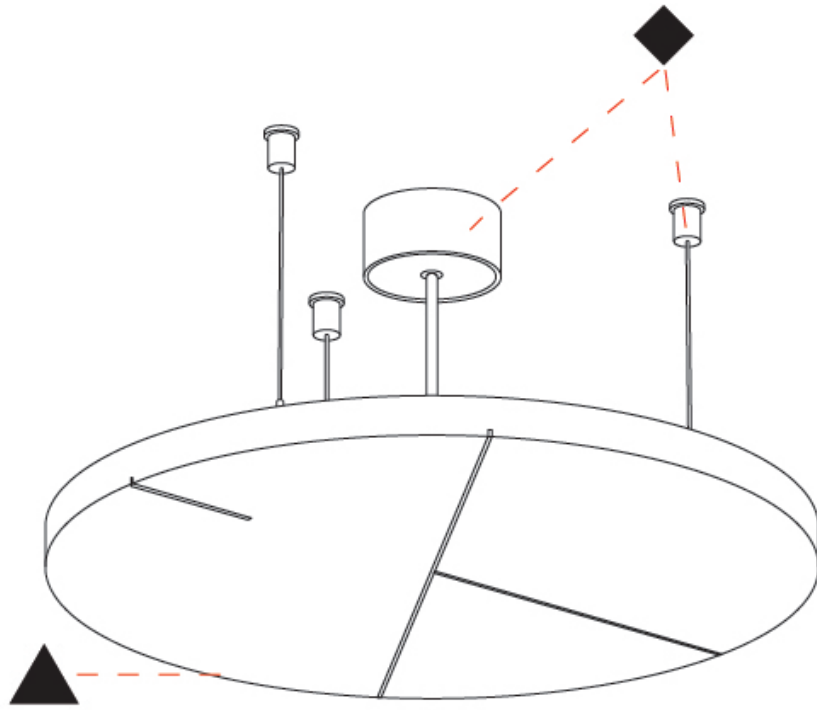

GLORIOUS ACOUSTIC LIGHT PANEL SUSPENSION

A300712-

PROJECT	_____
TYPE	_____
SPECIFIER	_____
QUANTITY	_____
DATE	_____

A